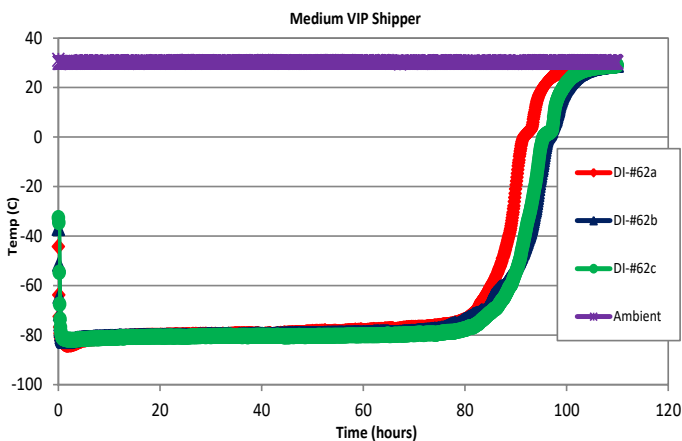

Duramark VIP Shippers

The Duramark™ Vacuum Insulated Panel (VIP) Shipper is ideal for the transport of frozen (<-20°C) shipments.

This sturdy shipper has been drop tested under dry ice conditions and temperature tested to ISTA 7D standards. The innovative insulation panels require less dry ice while offering long lasting temperature control. There is a range of options to meet your needs: the 1.5L VIP shipper can maintain temperatures below -20°C for 2 days using only 3 pounds of dry ice while the 10.4L size maintains -20°C for 6 days with 13 pounds of dry ice. The compact packaging requires less storage space, decreases freight costs and generates less waste.

3.2L VIP Shipper product performance with 4.7 pounds of Dry Ice at a constant 30°C ambient temperature.

Part No.	Item	ID	OD
562436	VIP Shipper - 3.2 Liter Capacity	8.4 x 4.4 x 5.3"	11.3 x 7.8 x 7.5"
562437	VIP Shipper - 8.2 Liter Capacity	9.1 x 8.6 x 6.4"	12.3 x 11.5 x 10"
562438	VIP Shipper - 10.4 Liter Capacity	9.1 x 8.6 x 8.1"	12.3 x 11.5 x 11.7"
562907	VIP Shipper - 14.7 Liter Capacity	11.3 x 8.9 x 8.1"	14 x 12.9 x 12.2"
562908	VIP Shipper - 18.5 Liter Capacity	11.3 x 8.9 x 10.4"	14 x 12.9 x 14.3"