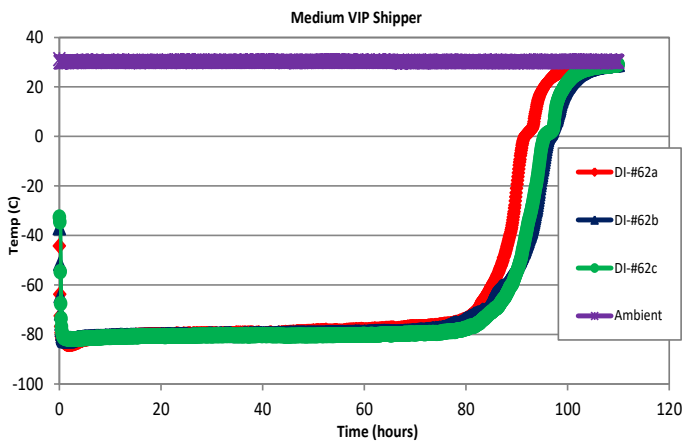

## Duramark VIP Shippers

The Duramark™ Vacuum Insulated Panel (VIP) Shipper is ideal for the transport of frozen (<-20°C) shipments.

This sturdy shipper has been drop tested under dry ice conditions and temperature tested to ISTA 7D standards. The innovative insulation panels require less dry ice while offering long lasting temperature control. There is a range of options to meet your needs: the small VIP shipper can maintain temperatures below -20°C for 2 days using only 3 pounds of dry ice while the 10.4 L size maintains -20°C for 6 days with 13 pounds of dry ice. The compact packaging requires less storage space, decreases freight costs and generates less waste.

3.2L VIP Shipper product performance with 4.7 pounds of Dry Ice at a constant 30°C ambient temperature.

Part No.	Item	ID	OD
562436	VIP Shipper - 3.2 Liter Capacity	8.4 x 4.4 x 5.3"	11.3 x 7.8 x 7.5"
562437	VIP Shipper - 8.2 Liter Capacity	9.1 x 8.6 x 6.4"	12.3 x 11.5 x 10"
562438	VIP Shipper - 10.4 Liter Capacity	9.1 x 8.6 x 8.1"	12.3 x 11.5 x 11.7"
562908	VIP Shipper - 18.5 Liter Capacity	11.3 x 8.9 x 10.4"	14 x 12.9 x 14.3"