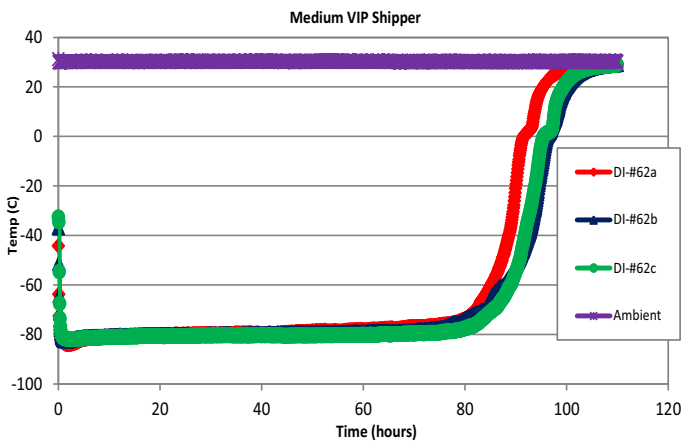

Duramark VIP Shippers

The Duramark™ Vacuum Insulated Panel (VIP) Shipper is ideal for the transport of frozen (<-20°C) shipments.

This sturdy shipper has been drop tested under dry ice conditions and temperature tested to ISTA 7D standards. The innovative insulation panels require less dry ice while offering long lasting temperature control. There is a range of options to meet your needs: the 1.5L VIP shipper can maintain temperatures below -20°C for 2 days using only 3 pounds of dry ice while the 10.4L size maintains -20°C for 6 days with 13 pounds of dry ice. The compact packaging requires less storage space, decreases freight costs and generates less waste.

3.2L VIP Shipper product performance with 4.7 pounds of Dry Ice at a constant 30°C ambient temperature.

Part No.	Item	ID	OD
562435	VIP Shipper - 1.5 Liter Capacity	8.4 x 4.5 x 2.5"	11.8 x 8.2 x 5.4"
562436	VIP Shipper - 3.2 Liter Capacity	8.4 x 4.4 x 5.3"	11.3 x 7.8 x 7.5"
562437	VIP Shipper - 8.2 Liter Capacity	9.1 x 8.6 x 6.4"	12.3 x 11.5 x 10"
562438	VIP Shipper - 10.4 Liter Capacity	9.1 x 8.6 x 8.1"	12.3 x 11.5 x 11.7"
562907	VIP Shipper - 14.7 Liter Capacity	11.3 x 8.9 x 8.1"	14 x 12.9 x 12.2"
562908	VIP Shipper - 18.5 Liter Capacity	11.3 x 8.9 x 10.4"	14 x 12.9 x 14.3"