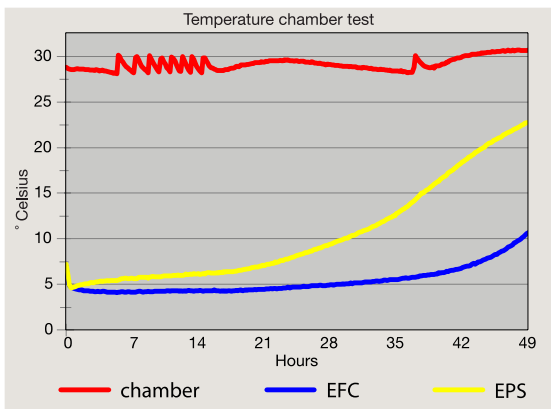

Earth Friendly Cooler (EFC)

Each component is biodegradable including:

- Cardboard box
- Insulation
- Blue plastic liner

Collapsible factory construction decreases shipping and storage costs
Unlike non-collapsible rigid containers such as EPS,
the EFC can be shipped and stored flat

Generates a comparatively small footprint upon disposal
versus same size conventional coolers

Durable enough to be reused for multiple shipments

Safe for use with dry ice

Available in four stock sizes to accommodate your range of needs

System maintains temperature hours longer than EPS foam

Part No.	Item	ID	OD	Packaging
562317G	Extra Small EFC Shipping System	5" x 5" x 5"	8" x 8" x 8"	6/case
562318G	Small EFC Shipping System	7" x 7" x 7"	10" x 10" x 10"	4/case
562319G	Medium EFC Shipping System	9" x 9" x 9"	12" x 12" x 12"	2/case
562320G	Large EFC Shipping System	11" x 11" x 11"	14" x 14" x 14"	2/case