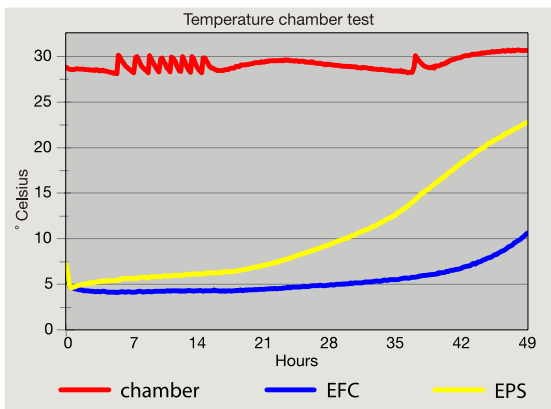

Part No.	Item	ID	OD	Packaging
562317G	Extra Small EFC Shipping System	5" x 5" x 5"	8" x 8" x 8"	6/case
562318G	Small EFC Shipping System	7" x 7" x 7"	10" x 10" x 10"	4/case
562319G	Medium EFC Shipping System	9" x 9" x 9"	12" x 12" x 12"	2/case
562320G	Large EFC Shipping System	11" x 11" x 11"	14" x 14" x 14"	2/case